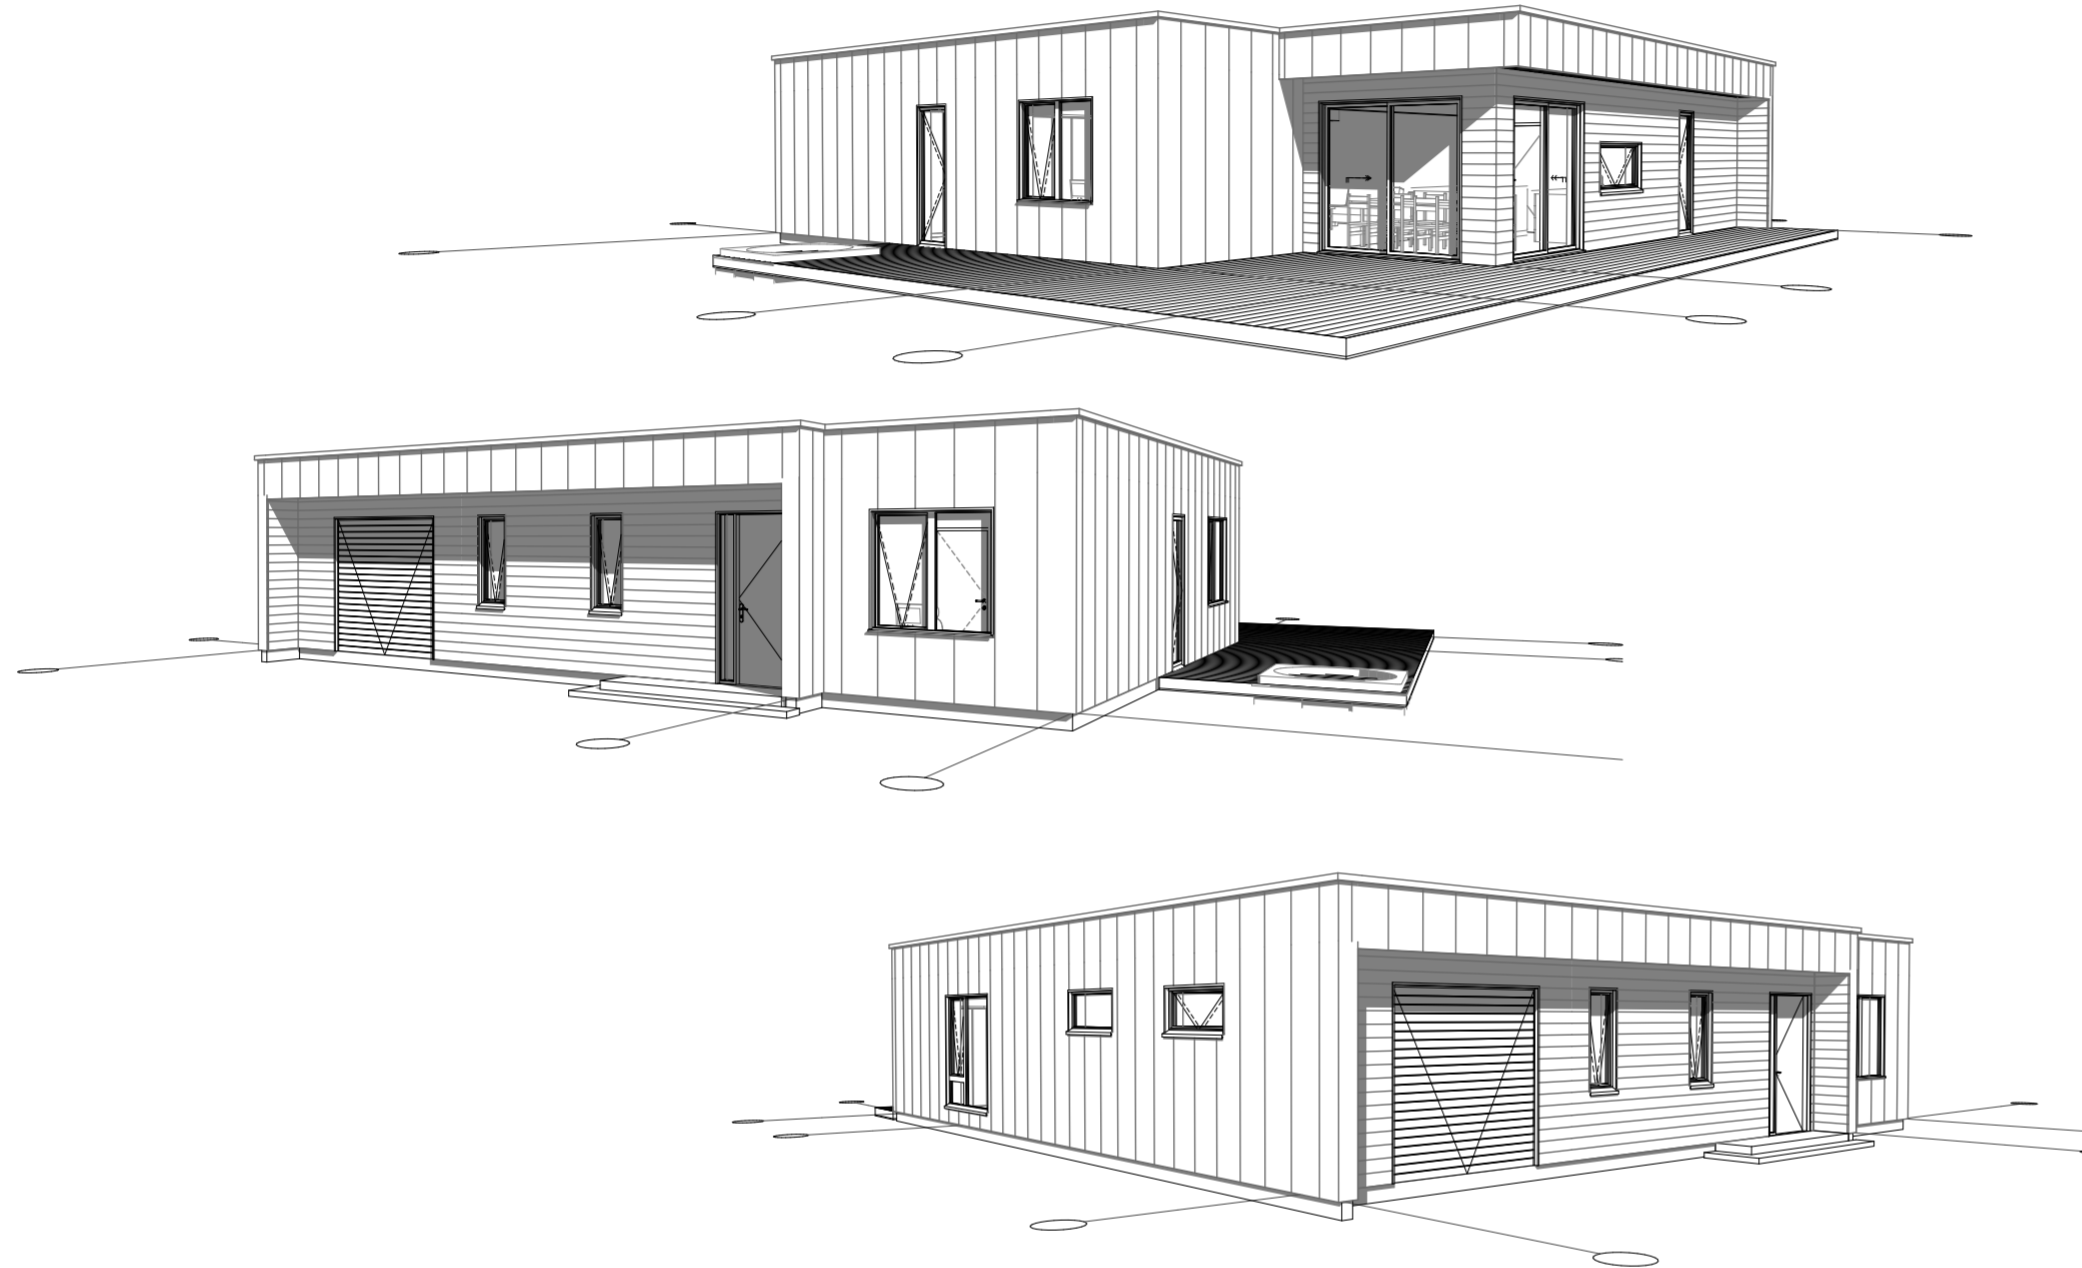

ID	windows											
Quantity	w1	w2		w3		w7		w8		w10		
Unit Size	1,600x1,500	1,600x1,500	570x1,370	570x1,370	1,370x570	1,370x570	1,770x770	2,400x2,300	2,400x2,300	770x2,270	770x2,270	2,000x2,000
Käeläsus								R	L	L	R	
Top View												
View from the side of opening												

Living Spcae

bathroom	4.6
bedroom 1	16.2
bedroom 2	10.4
bedroom 3	10.4
closet	4.7
en suite	3.9
entrance	9.6
garage	31.7
kitchen & dining & living	58.1
utility	5.1
Total	154.7 m²