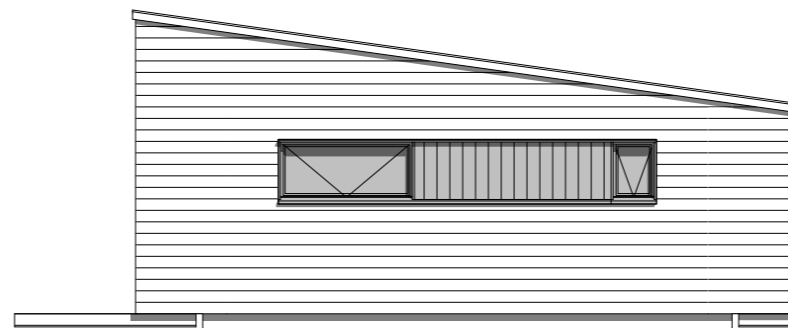

SKERPPA B

Living Spcae

bathroom	2.9
bedroom 1	13.0
bedroom 2	12.2
bedroom 3	8.6
en suite	5.4
entrance	4.1
kitchen	7.1
living room & dining	34.1
utility	4.4
	91.8 m²

SKERPPA B