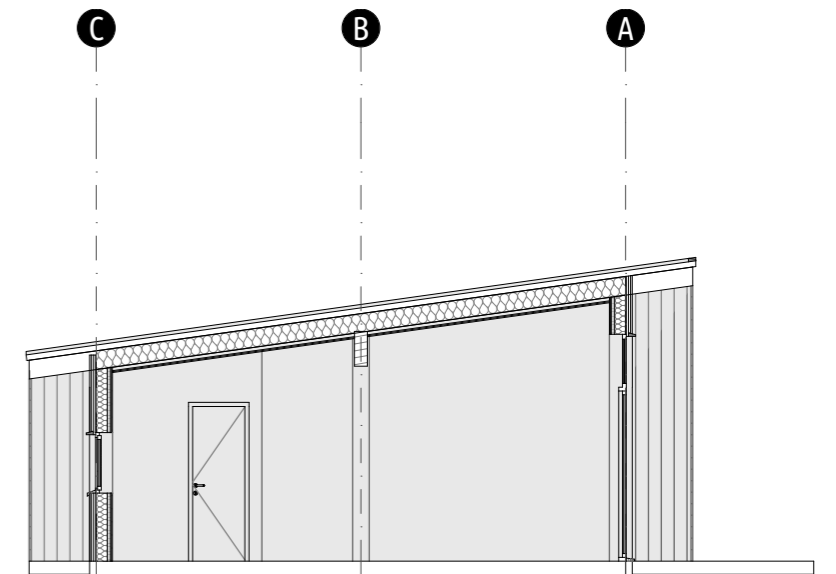

SKERPPA B

Living Spcae

bathroom	2.9
bedroom 1	13.0
bedroom 2	12.2
bedroom 3	8.6
en suite	5.4
entrance	4.1
kitchen	7.1
living room & dining	34.1
utility	4.4
	91.8 m²

SKERPPA B