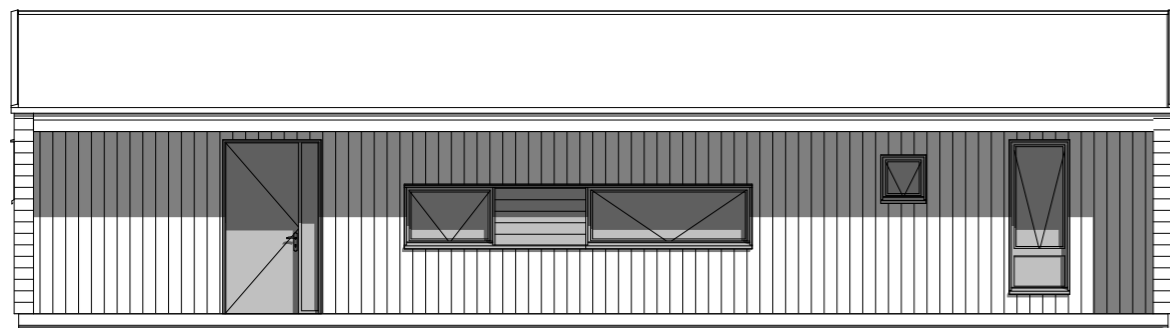

SKERPPA B

Living Spcae

bathroom	2.9
bedroom 1	13.0
bedroom 2	12.2
bedroom 3	8.6
en suite	5.4
entrance	4.1
kitchen	7.1
living room & dining	34.1
utility	4.4
	91.8 m²

SKERPPA B