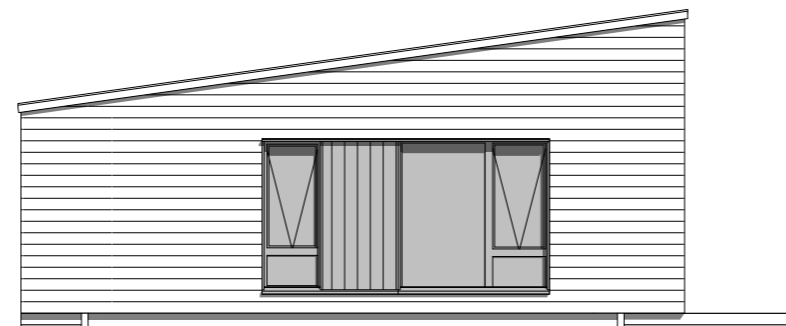

SKERPPA B

Living Spcae

bathroom	2.9
bedroom 1	13.0
bedroom 2	12.2
bedroom 3	8.6
en suite	5.4
entrance	4.1
kitchen	7.1
living room & dining	34.1
utility	4.4
	91.8 m²

SKERPPA B